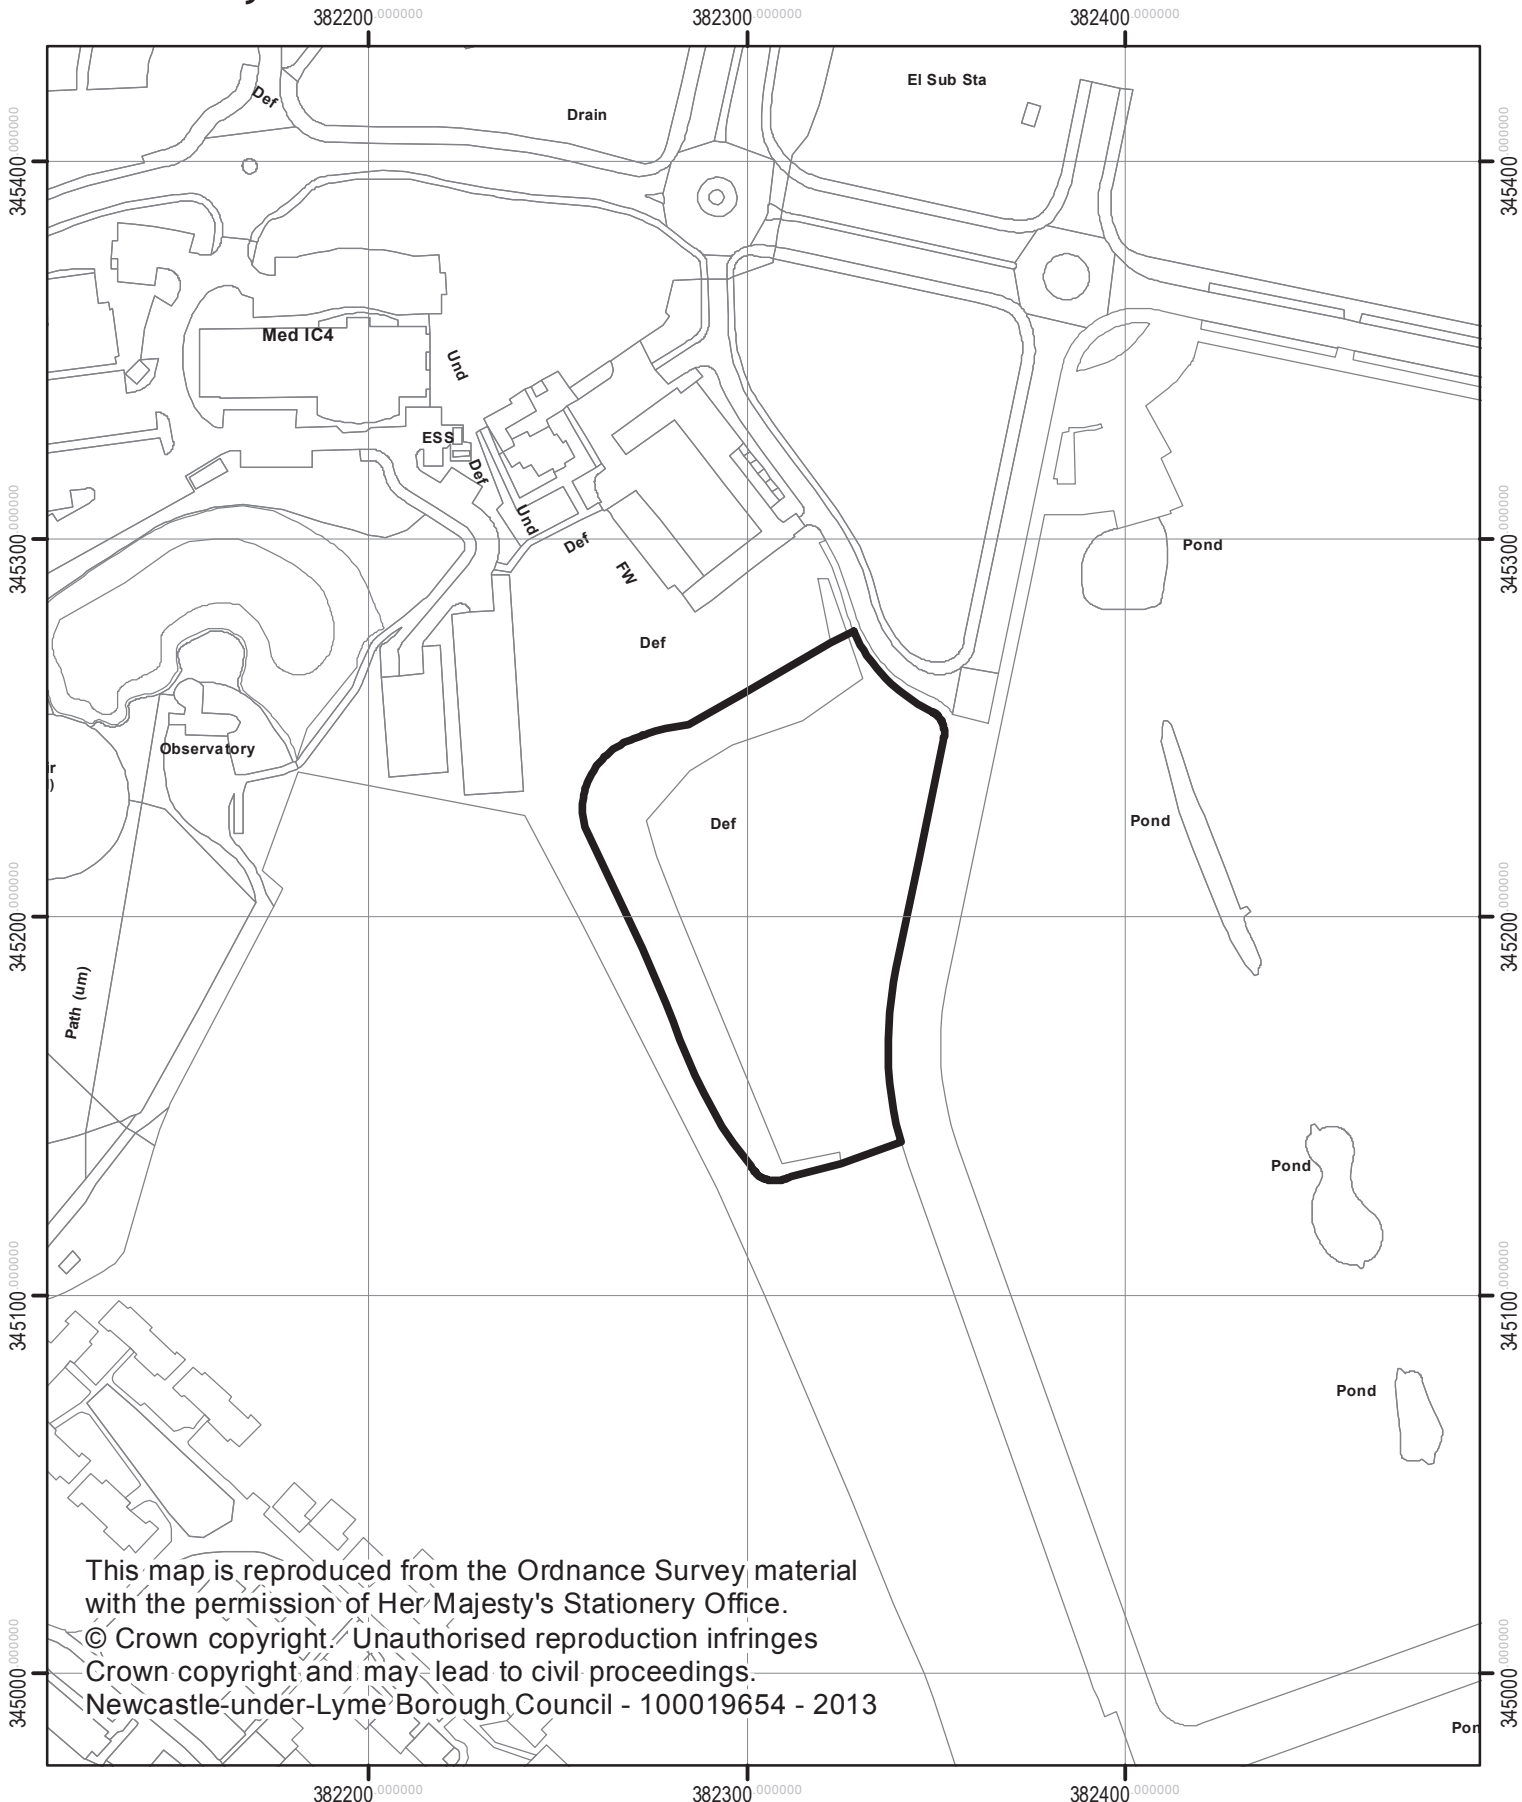

14/00200/ADV
Keele IC5 Plot 5 Keele
University Science and Business Park

Newcastle under Lyme Borough Council
Planning & Development Services
Date 15.04.2014